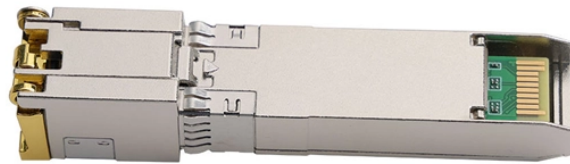

Bus and Equipment Connectors

Bus and Equipment Connectors

These accessories support the installation and connection of bus plugs and busway systems. Busway distributes electricity through bus plugs to electrical equipment.

DMC Power manufactures any type of connector solution for your Bus, Cable, Ground, EHV and Transmission needs. So, if installation speed, high quality connection, increased safety and lowering ...

These board-to-busbar connectors are designed to meet OCP V3 power distribution architecture standards and are ideal for use in power shelves, BBUs, server/storage sleds, EV ...

After the unit is positioned on the busway, it is allowed to swing down into the plug-in opening where the connectors make contact with the bus bars. This is accomplished in a “hook-swing” sequence of ...

Discover Burndy's Bus Bar Connectors, expertly designed for robust and efficient electrical connections in demanding environments like direct burial and cellular tower applications.

Contact Us

For more information, pricing, or custom solutions, please contact us: