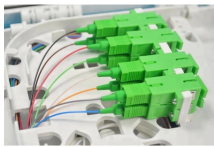

Experience cultures across the globe, from the dawn of human history to the present. Book tickets and plan your day including exhibitions, facilities, access, food and travel. Navigate the Museum with ...