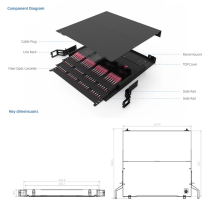

Learn English with our expert courses, resources and exam support. Created by the British Council - trusted worldwide for English language teaching and assessment. Improve your English with ad hoc ...