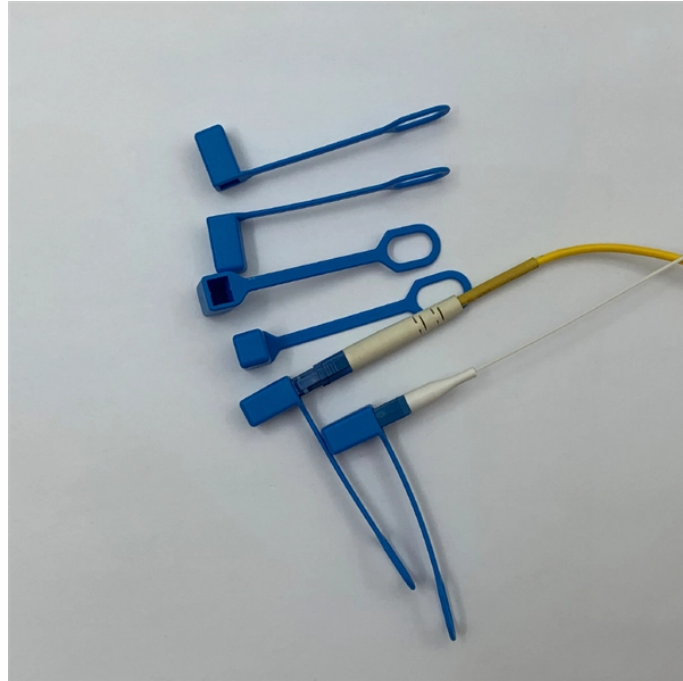

## Brick Factory Distribution Box

Recessed electrical box with weatherproof in use cover for new brick construction. Non-metallic cover and base. Accepts most single gang wiring devices and uses standard indoor wall plates or a FGCI ...

Masonry Boxes for Brick and Block Wall Electrical Installs fit panels and facility projects. Review specs and application notes for your build.

Product Description SOCAPEX break out box with 6 PCE Panel-Mount Sockets 16A 2P+E 230V With Loop Through.