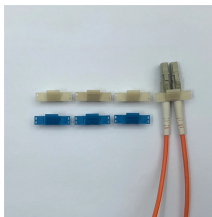

to bet the last of one's money or resources. to be positive or assured: You can bet your bottom dollar I'll be on time to receive the money! Idioms bottoms up. This expression is used before swallowing a ...