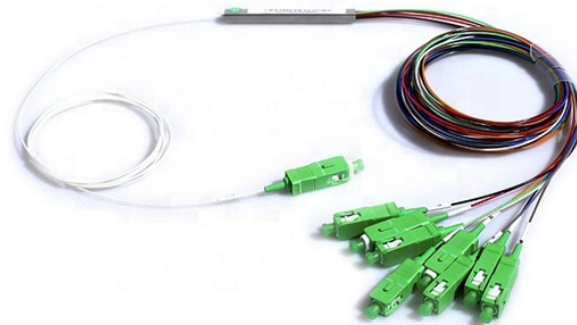

## Bottom wall of cable tray funnel

## Bottom wall of cable tray funnel

Cable tray length is selected based on the load to be supported, the distance between the supports (also referred to as the span), and handling and installation constraints.

cable management solution for wire basket trays. Featuring innovative over-sidewall technology, installers can eliminate stress and pressure points on cable while removing the need

“The waterfall provides robust support and protection for large, high-density cable bundles and is ideal for managing copper and fiber-optic cables” for applications including Power over Ethernet and ...

Bottom definition: The deepest or lowest part.

Bottom can refer to the lowest or lowest ranking position or part of something. It can also describe a submissive or passive role in a power dynamic, typically within a sexual context.