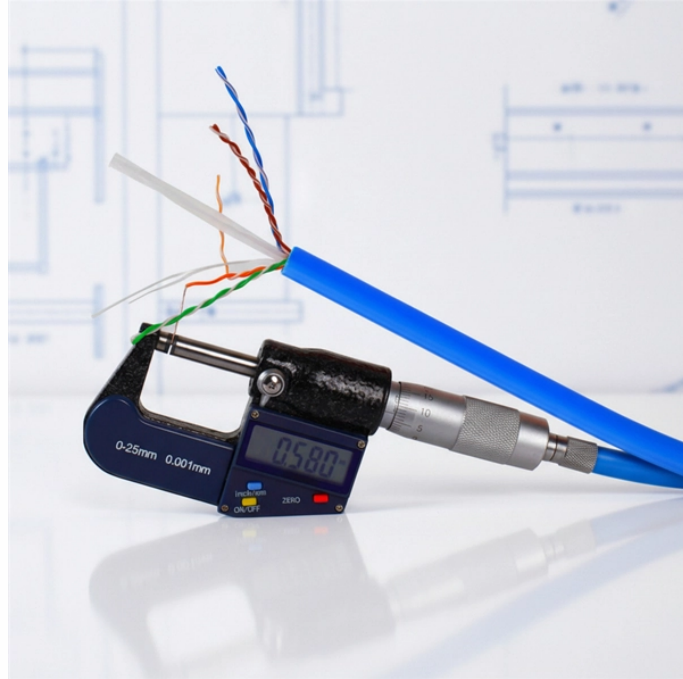

Indzawo Optic Connect

Benin Cable Tray Laying

Benin Cable Tray Laying

Below is the detailed cable tray installation method statement not only for cable tray but also applicable for GI ladder and trunking for indoor and outdoor applications and in service rooms like pump rooms, ...

Cable tray installation must comply with specific technical standards to ensure electrical safety, system reliability, and long-term maintainability. This document outlines the key requirements for cable tray ...

This method statement covers the site installation of the cable tray & ladders and the requirements of checks to be carried out.

Installation of Cable in Cable Trays ensures proper routing, cable management, NEC compliance, grounding, fire safety, and load capacity.

Cable tray installation must comply with specific technical standards to ensure electrical safety, system reliability, and long-term maintainability. This document ...

Whether you're building a commercial setup or upgrading an industrial plant, proper cable tray installation ensures neat wiring, safe access, and easy maintenance. But before you lay the first tray ...