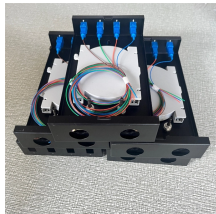

Indzawo Optic Connect

Benin Cable Tray Laying

Benin Cable Tray Laying

Below is the detailed cable tray installation method statement not only for cable tray but also applicable for GI ladder and trunking for indoor and outdoor applications and in service rooms like pump rooms, ...

Cable tray installation must comply with specific technical standards to ensure electrical safety, system reliability, and long-term maintainability. This document outlines the key requirements for cable tray ...

CABLE TRAY INSTALLATION Posted on March 4, 2016
March 4, 2016 by savitsnl
CABLE TRAY INSTALLATION Posted in projects
Benin mobile switching center
INSTALLATION OF LIGHTING ...

Efficient cable tray installation and proper cable handling are critical for ensuring the reliability and safety of electrical systems. Adherence to these guidelines is essential: