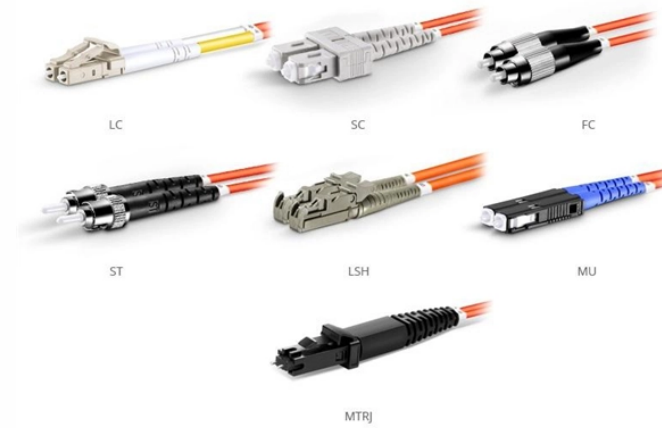

Base Station DC Distribution Box

OM1 Fiber Patch Cable Family

Base Station DC Distribution Box

Manage your coins, identity, and apps on one screen.

Retail market: for existing boats/specialist vehicles, this box can bring your old system up to a much more modern and safer specification.

The base of something is usually the foundation, starting point, or main ingredient of something. A soup base is the flavoring or broth you use to get your soup started.

Reliable 5G base station power supply with battery backup and DC distribution. Ensures continuous, efficient power for critical telecom infrastructure.

The Direct Current Power Distribution (DCPD) Box provides for a standard, intuitive interface for existing and future DC loads. The DCPD has a NATO Slave Receptacle as the DC input port to enable the ...