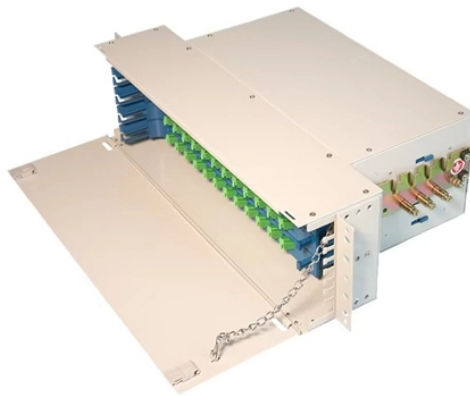

Bahrain Optical Cable Protection Box Price List with Images

Overview

The FTTH Drop Cable Optical Protection Box is a reliable solution for protecting optical fiber splices. It features a 3-in-3-out design and comes with 50 pieces of heat shrink tubing. Our new type butterfly fiber optic cable protection box offers enhanced. Item details are unavailable. □Quality Assurance□The fiber optic splice enclosure is 100% brand new and high quality. We will strictly control every production process, and will also conduct meticulous inspections before leaving the factory to ensure the quality. Whether you are looking for a Cat5e, Cat6, Cat6a or Cat7/7a structured cabling system, we have the best solution from the world trusted vendor.

	<p>Add To List SYSTIMAX Modular Cassette Sliding Shelf, High Density, 1U, Accepts 4 Instapatch 360 Modules Or MPO Panels, Provide Up To 48 Duplex LC Ports Or 32 MPO Ports</p>
---	--

	<p>Up to40%cash back· 50pcs fiber optic fusion protection round box for drop cable optic fiber rounded type fiber optic splicing sleeve at the lowest price at Temu.</p>
---	--

KNP KNP Electrical Junction Box with dimensions 380 x 300 x 120 mm is a robust and spacious enclosure designed for housing and protecting electrical connections and components.

Copper patch panel is designed for both shielded and unshielded copper cables. A fire alarm system has a number of devices working together to detect and warn people.