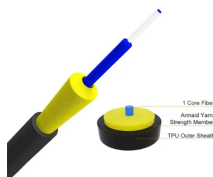

Learn why electrical cable trays are a necessity in railway electrification projects, guaranteeing safety, efficiency, and organized cabling.