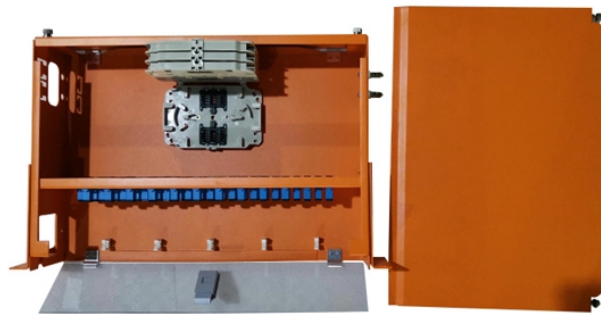

Austrian Railway Cable Trays

Austrian Railway Cable Trays

Includes distribution trays, cable routes and NATO-type models. Request a quote directly via our webshop.

Ladder cable trays are the preferred solution and are the most economical choice for creating the ideal routing path. Cold swaging allows for the side rails to be turned outward, simplifying cable ...

Niedax offers complete and specific solutions for every application in the field of cable laying technology. Cable support systems made of steel, stainless steel, PVC, GRP, or aluminum.

Learn why electrical cable trays are a necessity in railway electrification projects, guaranteeing safety, efficiency, and organized cabling.