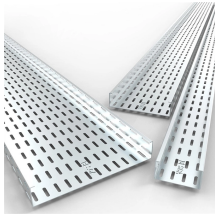

Soluciona problemas para compartir pantalla en Google Meet Importante: Te recomendamos que uses un navegador Chrome actualizado para obtener una experiencia óptima con la función de compartir ...