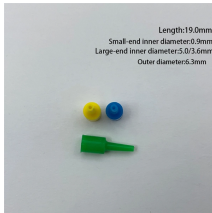

We provide different types of stainless steel box, such as stainless steel terminal boxes, stainless steel wall boxes, stainless steel junction boxes, and many more.