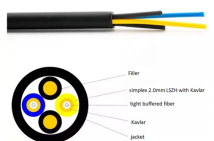

Allwin Electric Distribution boards have been designed to provide a new dimension of protection and style in Homes, Offices and Industries. It is equipped with stylish color, elegant curves and distinctive ...