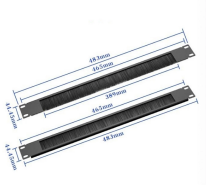

Mouser offers inventory, pricing, & datasheets for Aluminum Alloy Wire & Cable Management.