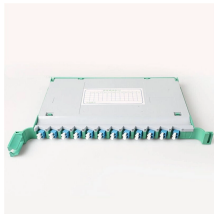

Fiber Optic Wall Mount Box with LC Couplers for Single Mode & Multimode Fiber Optic Cable. | Fiber Box Enclosure for MPOE's, Network Rooms, and IDF Rooms. (LC 6 Strand OS1/OS2)