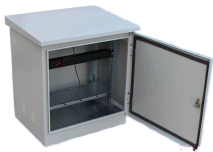

We are the Best Cable Tray Manufacturer, Wholesaler and Supplier in Nigeria. We supply cable trays of the highest industrial standards to businesses, factories, manufacturing units, and other setups to ...