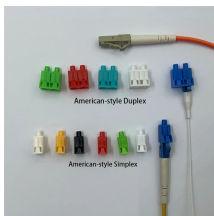

Our waterproof distribution box solutions adapt across industries. From rooftops to coastal sites, each IP65 waterproof distribution box is engineered for demanding applications.