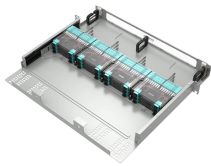

A complete list of photovoltaic cable junction box models

Overview

The following selections highlight a range of durable, IP-rated, and installation-friendly options suitable for RVs, boats, rooftops, and off-grid setups. Each entry includes key features to help you compare at a glance and determine which box best fits your solar project. Disclosure: This post may contain affiliate links. As an Amazon Associate, we earn from qualifying purchases. Ratings. The QILIPSU Large Outdoor Junction Box is the one to buy if you want a proven, weatherproof enclosure for your solar system wiring. With over 2,200 five-star reviews, a built-in inner door, and a hinged clear cover for quick visual checks, it handles everything from charge controllers to combiner. Finding the right junction box for solar panels involves considering weather resistance, wiring compatibility, ease of installation, and overall system safety. A 50MW project in Nevada saw a 12% efficiency boost after switching to diode-optimized junction boxes.

A complete list of photovoltaic cable junction box models

Suitable for standard PV arrays, this box focuses on reliability and ease of access for maintenance, making it a practical choice for installers prioritizing speed without sacrificing safety.

A video that shows how string combiner boxes are the best plug& play solution for photovoltaic systems, ensuring top protection through high quality components, maximum flexibility thanks to a wide range ...