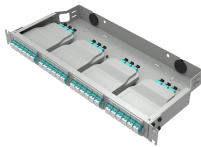

Equip your solar panels with weatherproof junction boxes featuring lightning arresters and circuit breakers for enhanced safety and performance.