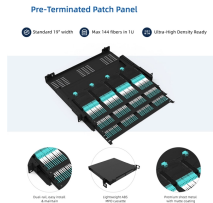

COMELINK focuses on the European and American market. It provides ONU, STB, router, fiber optic transceiver, optic module, which is favored both at home and abroad, also enjoys a good reputation ...