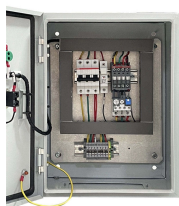

DS-XS10G-P 8 Port Gigabit Unmanaged PoE Switch to 60 W PoE output power for the whole device. Capable of intelligently identifying powered devices,