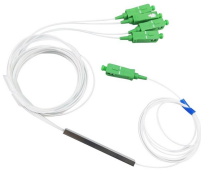

Explore the differences between G.652.D, G.657.A1, and G.657.A2 fiber optic cable specifications. Learn about their unique characteristics, bend performance, and applications to make ...