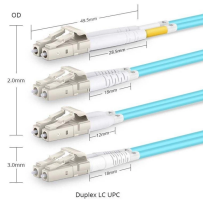

Distribution boxes are a great way to increase flexibility and cut costs. They lower your labor costs by reducing installation and troubleshooting time. They take up less space than loose wires, look neater ...