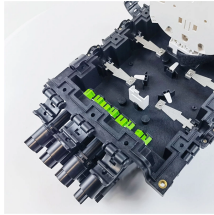

When evaluating the cable tray installation cost per meter, several critical factors need to be considered. These factors not only affect the initial ...