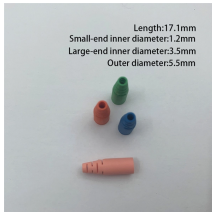

Explore standard sizes by tray type, understand width and depth limits, and see how to calculate and choose compliant cable tray sizes for real projects.

40 (forty) is the natural number following 39 and preceding 41.