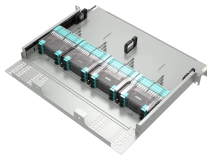

# **4-port fiber optic cable terminal Madagascar**

## 4-port fiber optic cable terminal Madagascar

UnitekFiber offers a range of fiber optic terminal boxes to meet the diverse needs of our customers. Our fiber optic terminal boxes come in various sizes and designs, ...

This fiber wall outlet features 4 adapter ports compatible with SC or LC connectors, supporting up to 4-core or 8-core fiber splicing and termination.

MST, Fiber Optic Multiport Service Terminal, 4-port, long 2xN port, dielectric flat loose tube cable, 500 ft