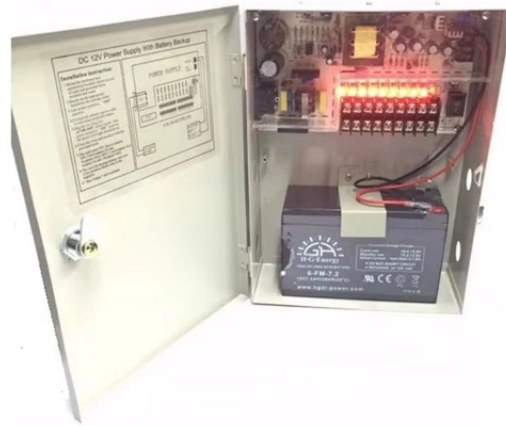

## 32-port aggregation layer switch

## 32-port aggregation layer switch

This managed switch features thirty-two SFP28 slots for up to 25 Gb/s fiber links. With a 1.6 Tb/s (800 Gb/s non-blocking) switching capacity and a 1.2 Bpps forwarding rate, this rack mountable Layer 3 ...

Stack up to 9 switches with 200 Gbps bandwidth and unified IP for simplified control, fast failover and solid redundancy. Enables Layer 3 routing between different parts of your network, improving ...

As a 10G switch with full SFP+ ports that seamlessly integrates into the Omada Software Defined Networking (SDN) platform, SX3032F allows for remote and centralized management, anywhere, ...

The Hi-Capacity Aggregation USW-Pro-Aggregation is a 1U rackmount Layer 3 managed switch designed for high-performance enterprise and datacenter environments, providing ultra-fast ...