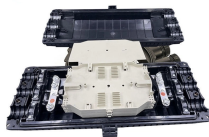

These breaker boxes are designed for fast installation and wire savings. This breaker is fully distributed and UL listed for residential and commercial power distribution.