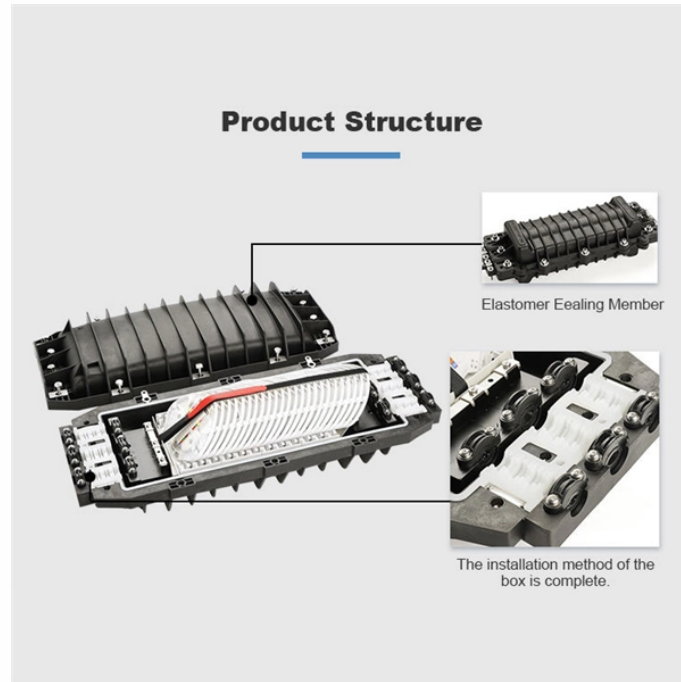

240 Cable Distribution Box

240 Cable Distribution Box

PV Combiner Box 2 String Solar Distribution Box with 25A, 250A DC Circuit Breakers, 63A,125A AC Circuit Breakers, and Surge Protection. Solar PV Breaker Box Perfect for 8K-10KW Solar Inverter ...

Find 240-Volt breaker boxes at Lowe's today. Shop breaker boxes and a variety of electrical products online at Lowes .

Navigate the top 10 240V power station distribution boxes that ensure safety and efficiency, but which one will power your next project perfectly?

Choose from our selection of power distribution boxes in a wide range of styles and sizes. Same and Next Day Delivery.

Explore a wide range of our 240V Outlet Box selection. Find top brands, exclusive offers, and unbeatable prices on eBay. Shop now for fast shipping and easy returns!

Power distribution box is useful in many applications, as it can be used in wet locations, features heavy-duty impact, and has a flame-resistant weatherproof cover.

Lex Products distribution boxes range from 20-800 Amps and are known for their unprecedented durability, safety and reliability. Whether you need a power distribution box for backup power, ...