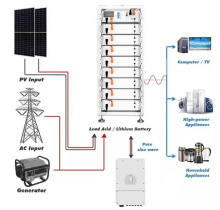

ABC's 20/20 is the prime time news magazine program featuring David Muir. From newsmaker interviews, hard-hitting investigative reports, exclusives, compelling features and medical mysteries.