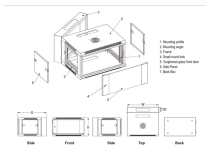

COVID-19 typically affects the nose, mouth and lungs; the first symptoms can feel much like a cold or flu. Yet, COVID-19 can also cause pneumonia or complications in the heart, blood vessels, or other ...