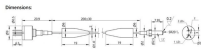

19-core fiber distribution box

19-core fiber distribution box

In modern data centers, the 19" 1U fiber distribution box serves as a central hub for managing high-density fiber connections between servers, switches, storage arrays, and core networking infrastructure.