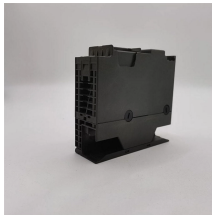

19-core fiber distribution box

19-core fiber distribution box

In modern data centers, the 19" 1U fiber distribution box serves as a central hub for managing high-density fiber connections between servers, switches, storage arrays, and core networking infrastructure.

CommScope wall boxes offer efficient fiber connectivity. Easy installation, versatile sizes, and superior cable management.

Fiber Optic Distribution Box, 12 Port Wall Mount Enclosure with 12 SC APC Adapters, Singlemode, FTTH, IP65 Waterproof Outdoor/Indoor Use - 9.45" x 8.66" x 2.56"

Our comprehensive range, from 1U to 4U standard 19-inch panels, offers scalable port densities (12 to 96 ports) to meet your precise connectivity and cable management needs. The rack mount fiber ...

Fiberinthebox 19" ODF floor mount can be installed on standard 19" chassis and currently being widely used in optical fiber distribution frames. Customer's special requirements are welcomed.