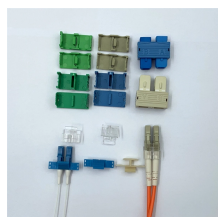

Our comprehensive range, from 1U to 4U standard 19-inch panels, offers scalable port densities (12 to 96 ports) to meet your precise connectivity and cable management needs. The rack mount fiber ...

Fiberinthebox 19" ODF floor mount can be installed on standard 19" chassis and currently being widely used in optical fiber distribution frames. Customer's special requirements are welcomed.

They are equipped with splice holders and guiding for fibers. We can also supply you with other combinations on request.

COVID-19 typically affects the nose, mouth and lungs; the first symptoms can feel much like a cold or flu. Yet, COVID-19 can also cause pneumonia or complications in the heart, blood vessels, or other ...