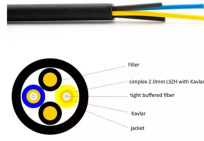

Complies with IEEE802.3/802.3u/802.3ab/802.3z Gigabit Ethernet Standards, the GS-5416PLC features 16 Gigabit Ethernet ports for high-speed, large file transfer and 4 SFP slots for long range optical ...