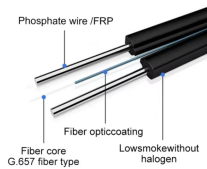

Cleerline SSF™ adapter plates are designed to provide a wide variety of adapter configurations in any LGX-118 compatible panel.

Networking Clearance Products Home AFL Patch Panel 1RU Holds (3) LGX Adapter Plates Black Unloaded

LGX Fiber Adapter Panel with 6 LC Duplex Adapters/Ports, OS2 UPC, Without Shutters 57 in stock LC/UPC, 6 Connectors, Duplex, LGX118, Singlemode, Black, Straight, 12ct Add to cart

Explore CommScope's efficient and scalable fiber splice panels designed for seamless connectivity. Accommodating LC, SC, and MTP/MPO connectors, these panels are ideal for data centers, ...

LGX 118 standard sized fiber adapter panels from Corning, AFL, Leviton. Single mode, multimode and 10G type LC, ST, SC, FC, MTRJ, MTP connector panels. In stock.

FS offers FHD® FAPs and FHU™ 1U fiber patch panel with LC, SC, MTP®/MPO connectors in singlemode/multimode fiber to deploy medium for high-density fiber optic network applications.