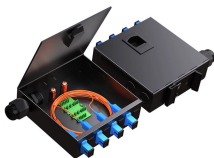

## 10kV High Voltage Distribution Box Cable

The European-Style Cable Branch Box is a specialized solution for 10kV cable-based power distribution systems, offering fully insulated, sealed, and shielded construction for enhanced safety and reliability.

Discover Fulleto Electric's DFW-12, a robust 10kV outdoor high-voltage cable branch box. Engineered for superior weather protection, with SF6 load break switch options and multiple configurations.

The cable connectors in the distribution cabinet are insulated with high-grade imported rubber, providing tight encapsulation with no exposed live parts. Designed for outdoor maintenance-free operation, the ...

It is a compact, fully insulated, and weatherproof outdoor enclosure designed for medium voltage cable branching, T-off, and distribution in 12kV/24kV power networks.

The 10kV Power Cable Distribution and Branch Box is a robust, weatherproof solution engineered for the safe and efficient management of electrical power. Designed for outdoor industrial ...

The 10kV copper busbar cable branching box is a connection device in high-voltage distribution systems that branches a main cable into multiple circuits.

Weatherproof outdoor cable distribution boxes with IP65 rating, arc-proof design, and flexible terminations for safe, reliable power distribution up to 10kV.