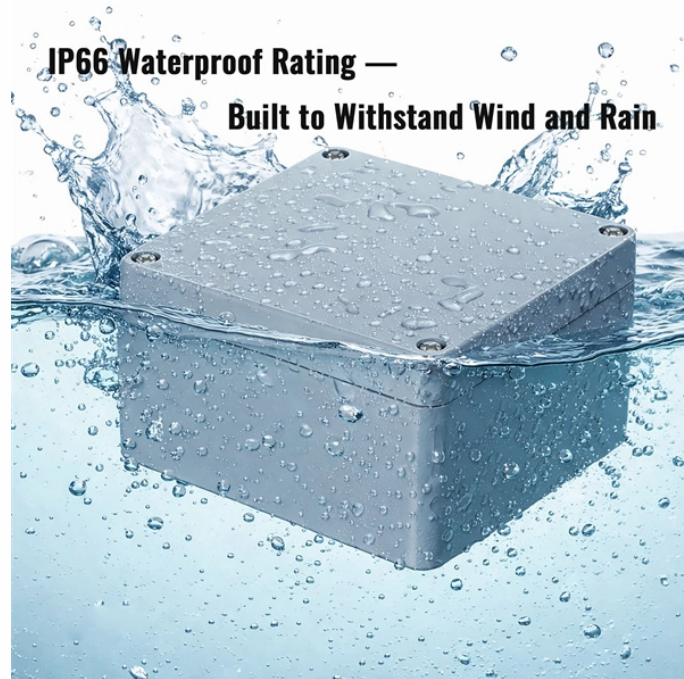

Indzawo Optic Connect

10GbE Optical Switch

10GbE Optical Switch

□Versatile Applications□With 8 x 10G SFP+ port and multiple managed functions,this switch can be used in various scenarios,including 2.5G/5G/10G NAS (Network-Attached Storage) devices,PCIe ...

Expand your network's bandwidth and reduce traffic bottlenecks with this 10Gb switch with SFP+ ports. Easily add 10G link capability and ultra-fast, long distance fiber support to your network.

ELFCAM 10G Switch sells a wide selection of compatible optical module parts, fiber optic cables, Ethernet switches, optical utilities and optical manufacturers.