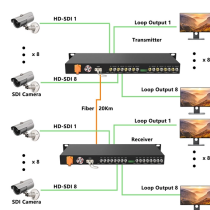

Download AniKai for Android free from AppBrain. 1.0 ★, 10,000+ downloads