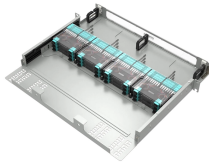

Indzawo Optic Connect

1024 Optical Module

1024 Optical Module

The SCALE CPO solution uses both coarse and dense wavelength-division multiplexing (CWDM and DWDM) for bi-directional data transmission over each optical fiber, delivering significant ...

Lumentum optical circuit switches enable flexible, energy-efficient optical interconnects for AI and cloud networks with ultra-low latency and high scalability.

Mouser offers inventory, pricing, & datasheets for Optical Encoders 1024 PPR Encoders.

DiCon Fiberoptics showcases its revolutionary 1024x1024 Optical Switching System at OFC 2025, featuring proprietary MEMS technology for cyber security, quantum communications, and ...

The 300x300 port Optical Circuit Switch is based field-proven and ultrareliable digital liquid-crystal platform from Coherent, which features three key advantages: low cost, low power consumption, and ...

Product Description: Ultra-large-scale optical switching system, modularly constructed using LW-64 chips, adopting a three-tier architecture (Input Layer - Full Connection Layer - Output Layer), meeting ...