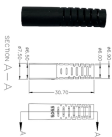

Compare Sophos 200 and 1000 Series switches. Our 2.5 and 10 GE multi-gigabit switches ensure faster connectivity across the network to prevent bottlenecks.