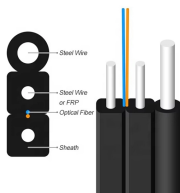

Indzawo Optic Connect

1000 optical module

1000 optical module

Calculate 1000 factorial. Find the value of 1000!, trailing zeros, and number of digits. Free factorial calculator up to 10,000.

The OREI 1G SFP 1000BASE-EX Optical Transceiver Module is designed for reliable long-distance fiber connectivity in enterprise networks, AV-over-IP systems, and infrastructure deployments.